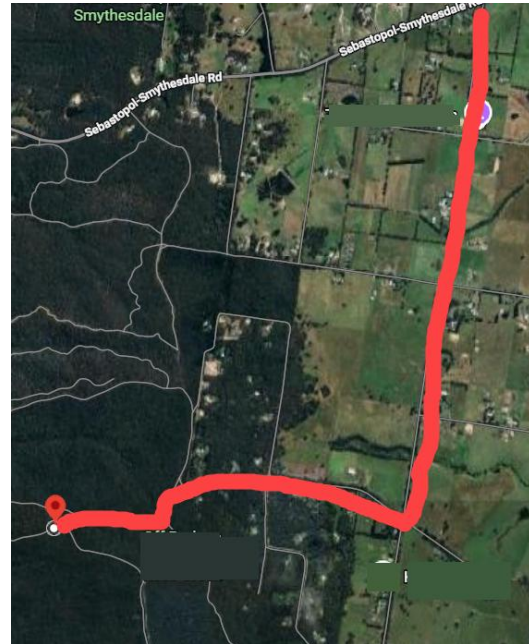

Woody Yaloak Athletic Club

Haddon, Victoria

Time	430pm
Location	State Forest
Address	Antonios Road

Meet Notes:

To get to the start:

- Drive out State Forest Road in Ross Creek.
- Turn right at the bus stop, Wades Lane and follow to the end (gravel road) where you will see the Bodens Water Race information booth.
- Turn left and travel 100m then
- Turn right. This is Antonios Road.
- Travel down 500m or so and you will see the orange safety bollard on the intersection.

Parent helpers:

- Putting out cones
- Packing up cones
- Timekeeper
- Writing results down
- Marshall on each cone

The course:

This is an out and back course, running down the hill to your coloured cone and then back up the hill to the start/finish line.

AGE GROUP	COURSE	DISTANCE
6	To Green Cone	500m
U8	To Blue Cone	1000m
U10	to Red Cone	1500m
U12	to Yellow Cone	2000m
U14+	to White Cone	3000m